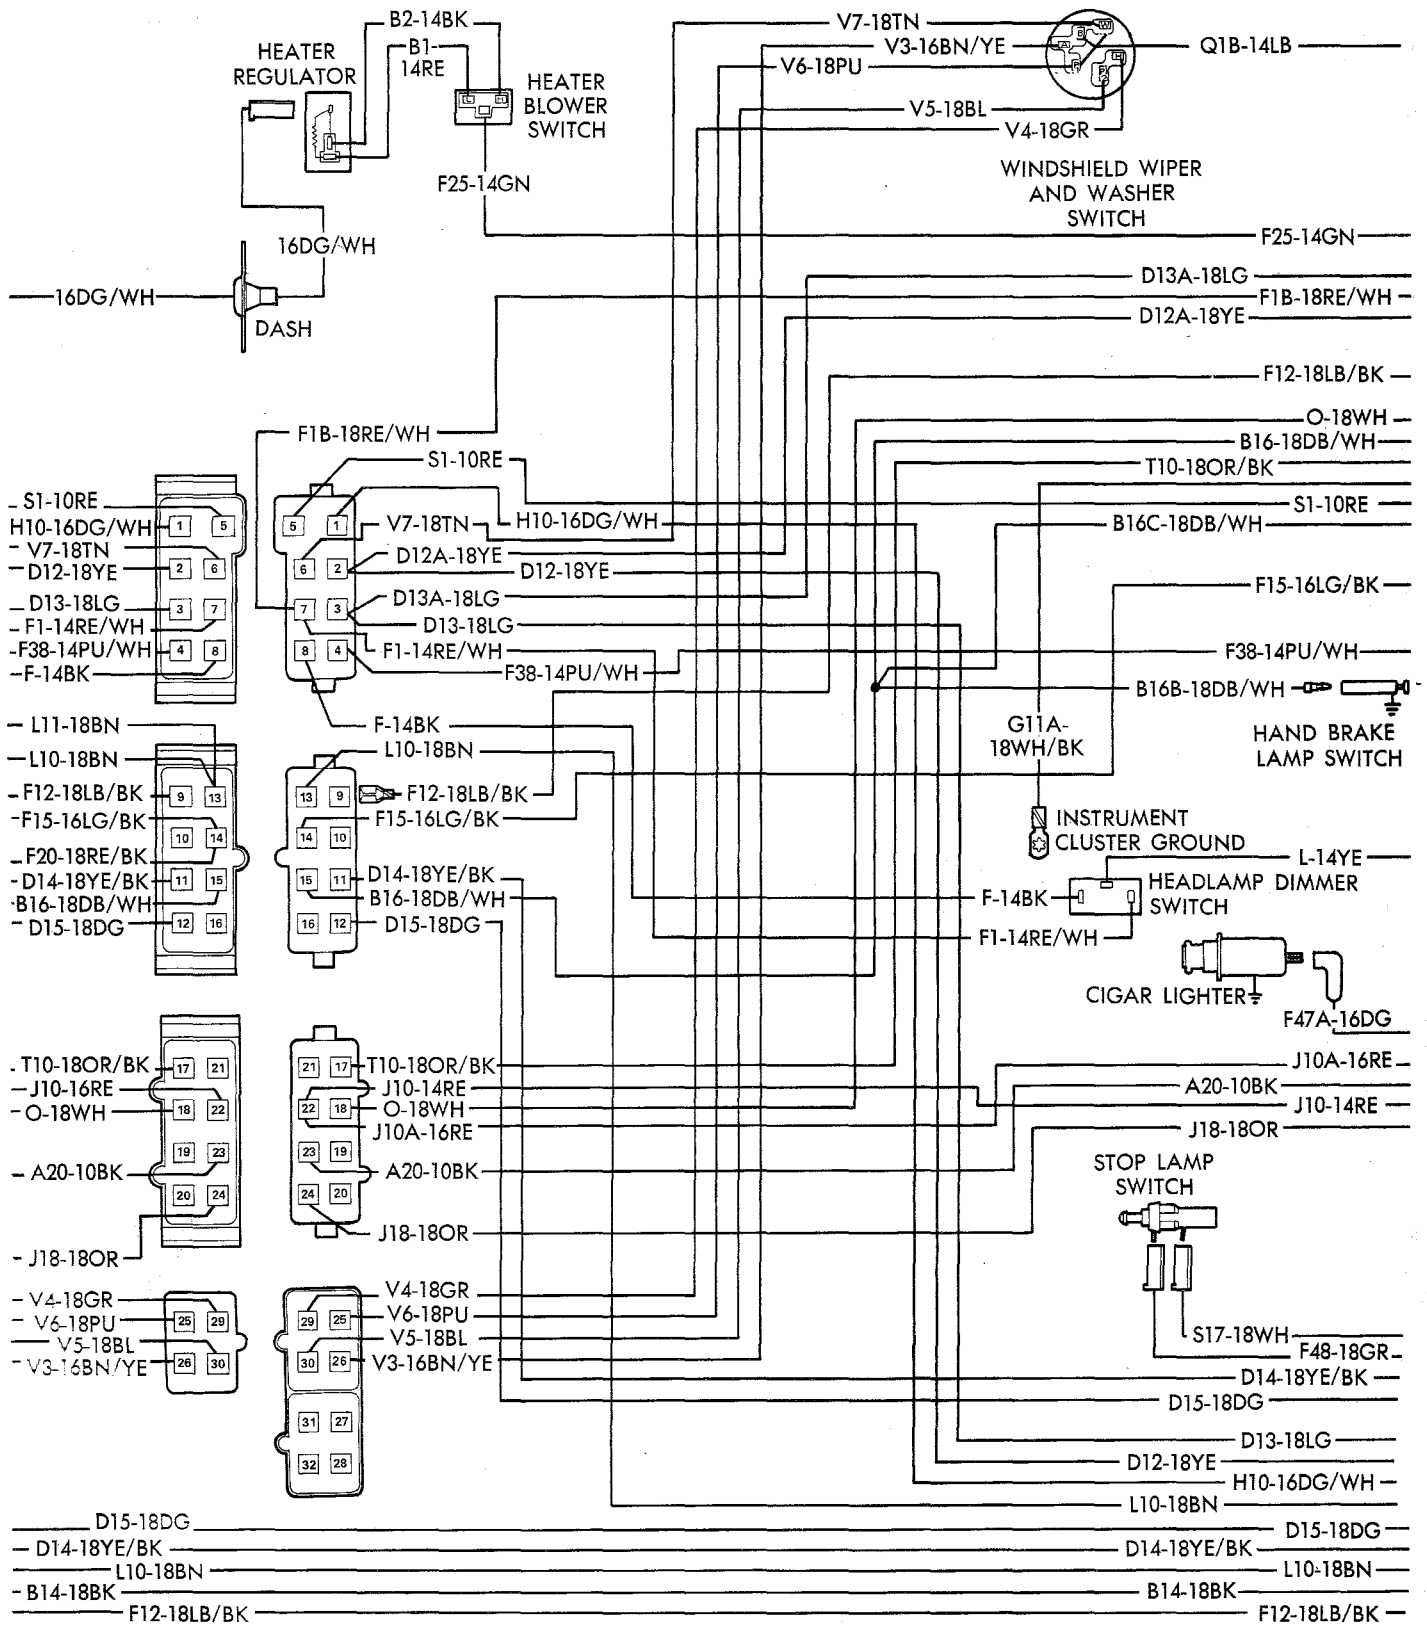

ALTERNATOR

Complete Vehicle Wiring Diagram Without 117 Amp Alternator

(LIGHT DUTY CONVENTIONAL ONLY)

PRINTED CIRCUIT BOARD

DOME LAMP