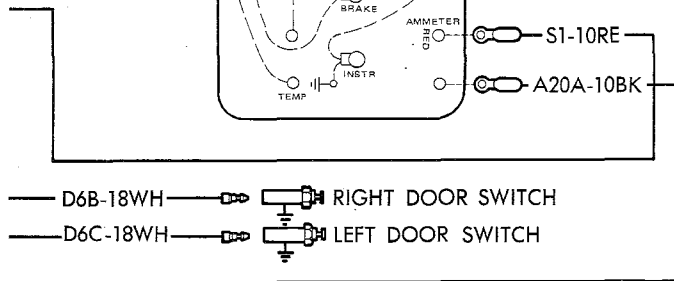

ALTERNATOR

Complete Vehicle Wiring Diagram Without 117 Amp Alternator

(LIGHT DUTY CONVENTIONAL ONLY)

PRINTED CIRCUIT BOARD

DOME LAMP