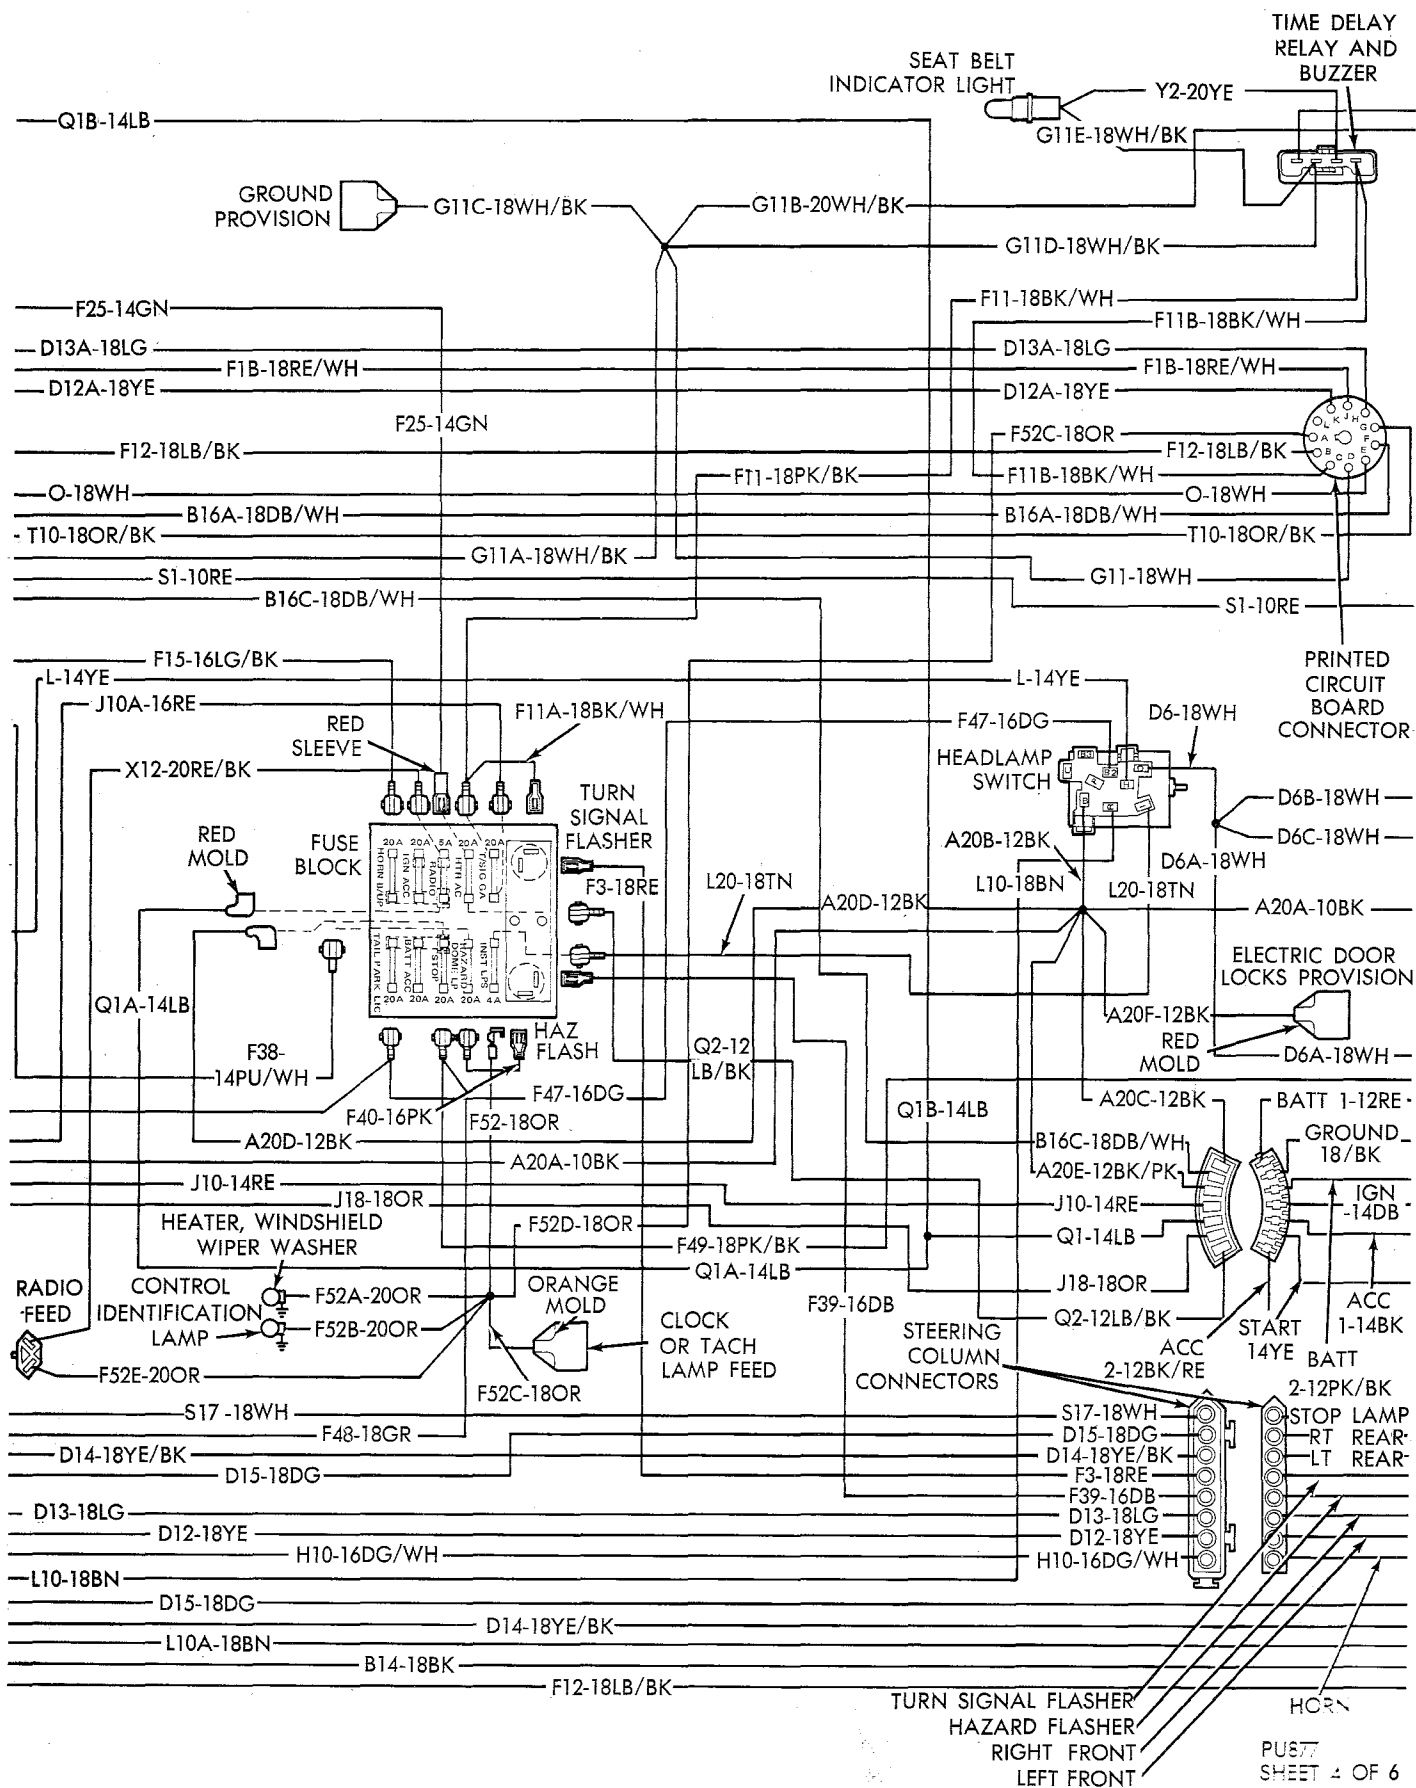

ALTERNATOR

Complete Vehicle Wiring Diagram Without 117 Amp Alternator

(LIGHT DUTY CONVENTIONAL ONLY)

PRINTED CIRCUIT BOARD

DOME LAMP