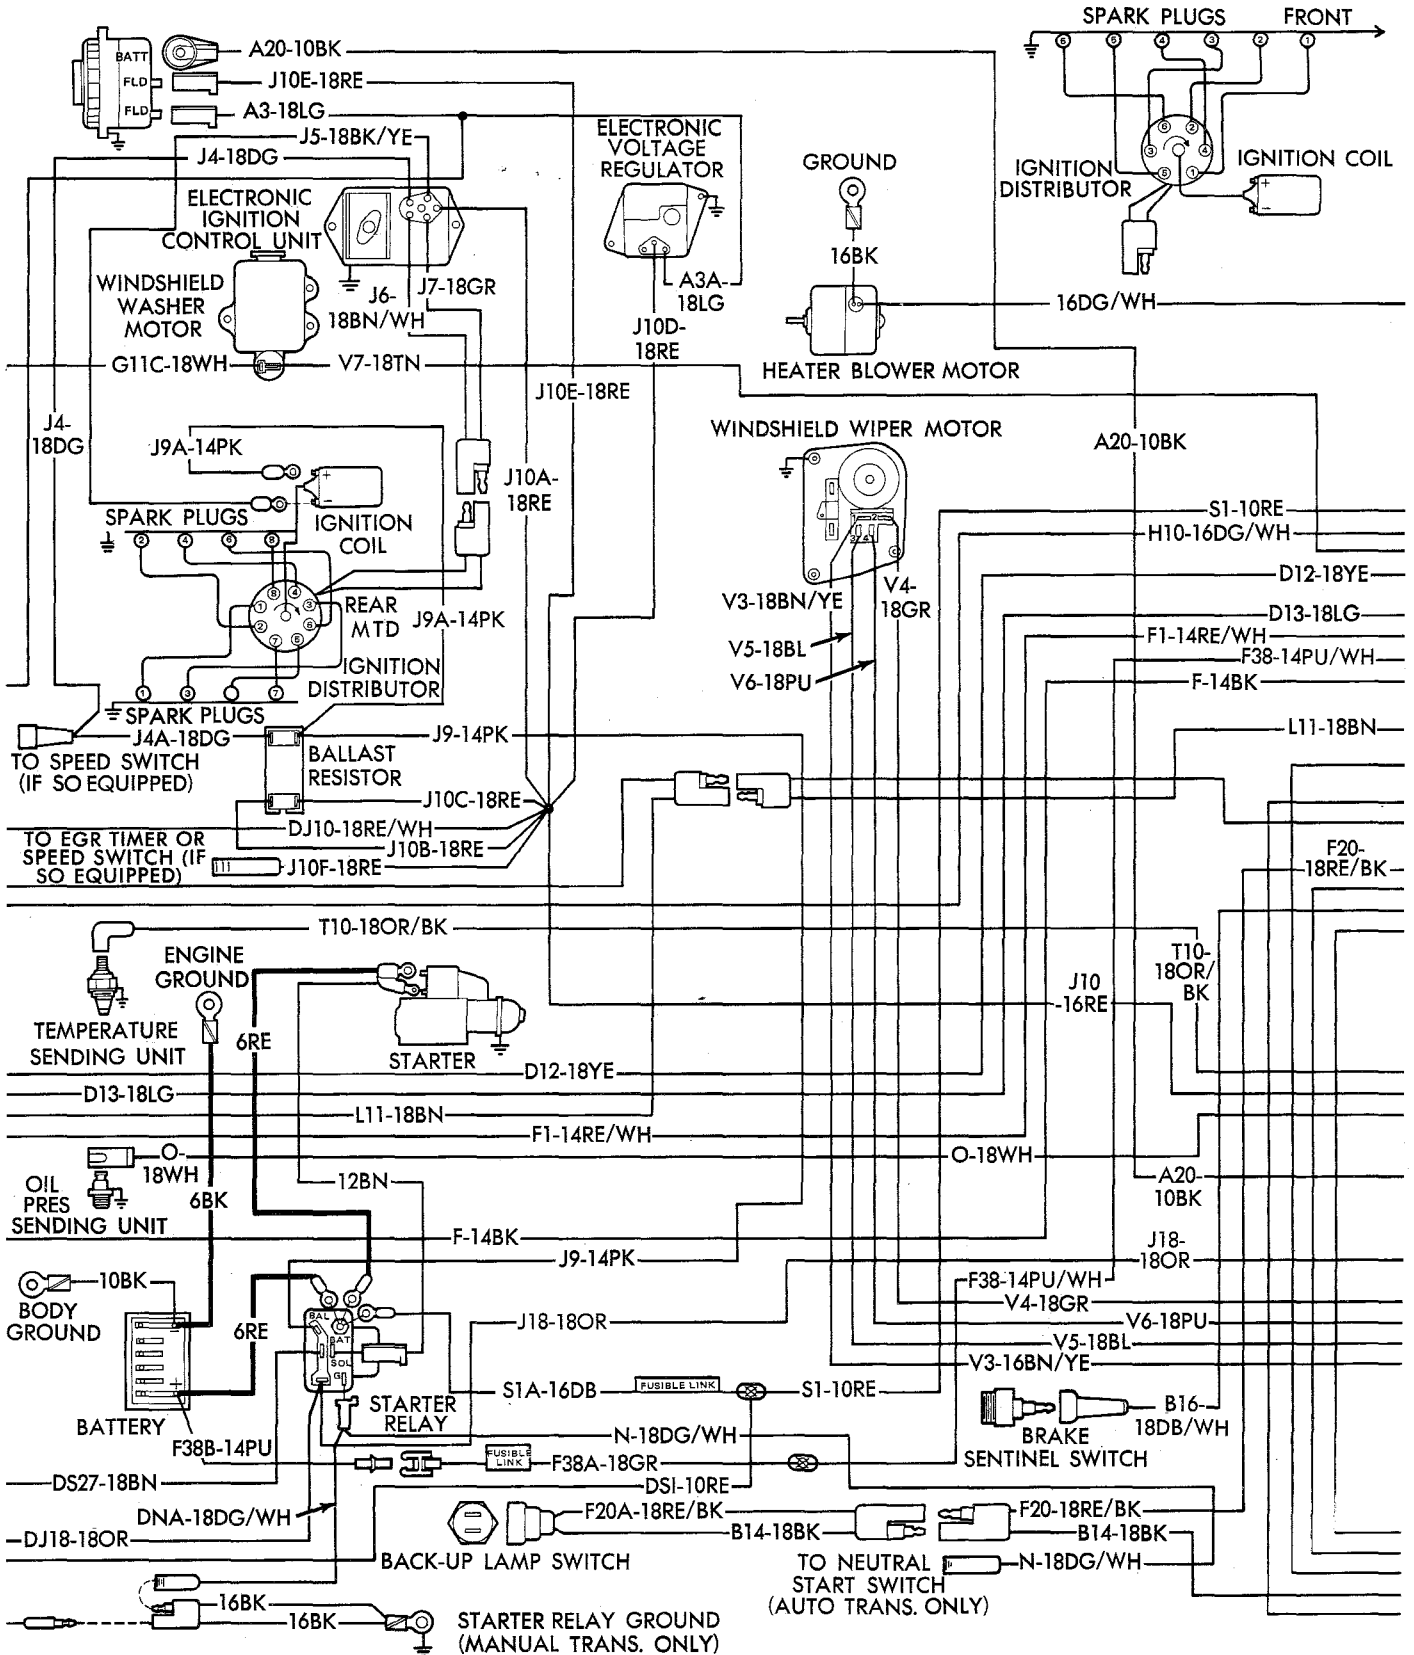

ALTERNATOR

Complete Vehicle Wiring Diagram Without 117 Amp Alternator

(LIGHT DUTY CONVENTIONAL ONLY)

PRINTED CIRCUIT BOARD

DOME LAMP